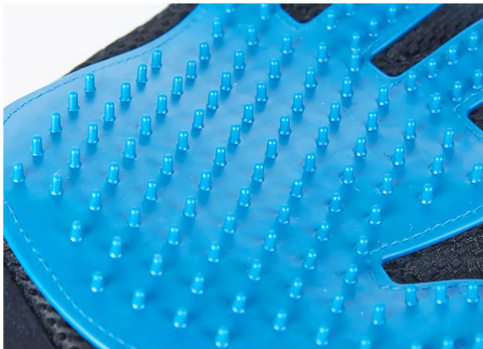

Features :

- Soft rubber dots design, easy to peel hair off & throw away
- Anti-static dust fabric Sandwich mesh fabric, easy to clean hair
- Adjustable/elastic wrist strap for a comfortable fit, suitable for all size hands
- Perfect for long, short and curly haired dogs, cats, horses, and other pets
- Easy and effectively to brush away dirt, dander and loose hair from pets
- One glove for multiple usage: bath, massage, relax, hair remover, etc.
- Machine washable, easy to clean, long lasting

Product details

Soft rubber dots design is easy to peel hair off & throw away

Anti-static dust fabric Sandwich mesh fabric is easy to clean hair

Adjustable/elastic wrist strap for a comfortable fit

PMG-1201
Size: 23X17cm
other customized sizes.

PMG-1203
Size: 24X18cm
other customized sizes.

PMG-1204
Size: 25X18cm
other customized sizes.

PMG-1202
Size: 23X17cm
other customized sizes.

MG-1205
Size: 2.1m
other customized sizes.

MG-1206
Size: 20X20X5cm
other customized sizes.